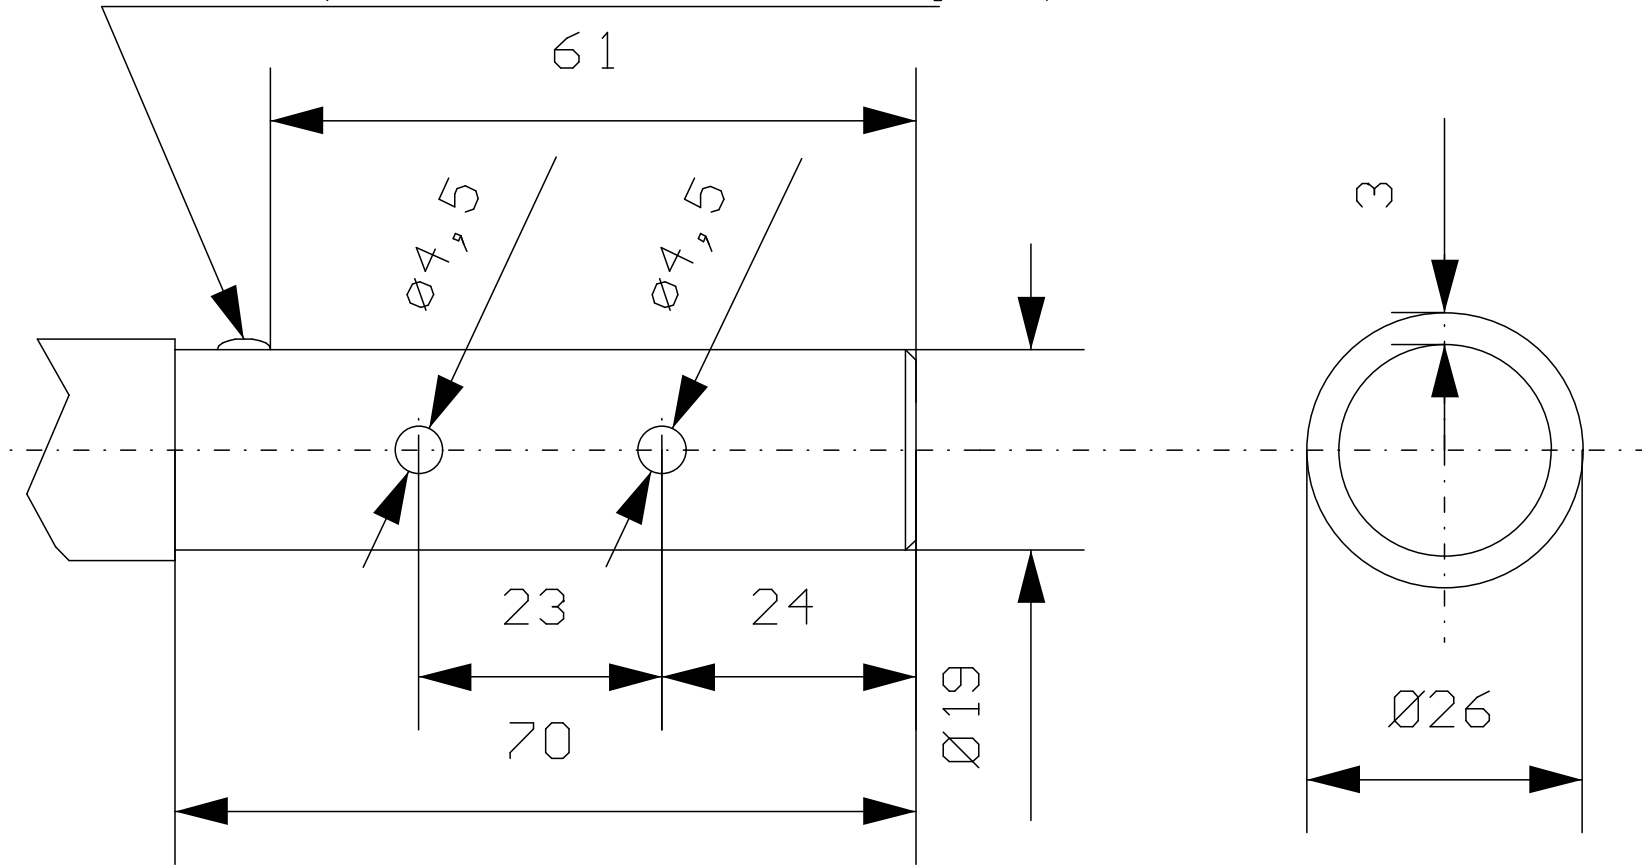

Niet, 1 mm hervorstehend  
Rivet, 1 mm sticking up

Hüftzapfen

Hip pin

Rückgratrohr

Spine tube

All measures are given in Milli-  
meters (1 inch = 25.4 mm).